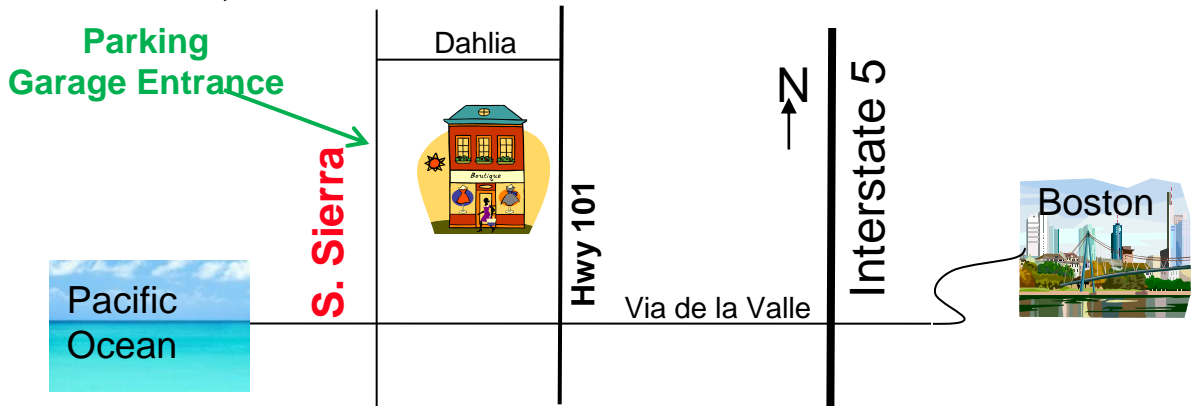

Esplanade Bridge Center

** SUPERVISED PLAY **

Friday Afternoons
12:30pm

- Tailored for Beginning Players
- Play between 12 and 18 boards depending on time
- Director will answer questions during bidding and play
 - Review of hands after the game
 - Scores and Results Provided
 - Hand Records Available
 - Card Fees \$7.00

Beach Walk

437 S Hwy 101 Ste 102
Solana Beach, CA 92075

858-793-1202

Paul Foster and Donna Wood
nemorino98@aol.com

All guests **MUST** park in the **Covered Garage** on South Sierra
(Head west on Dahlia, go 1 block, go south on Sierra, turn into second driveway on left)